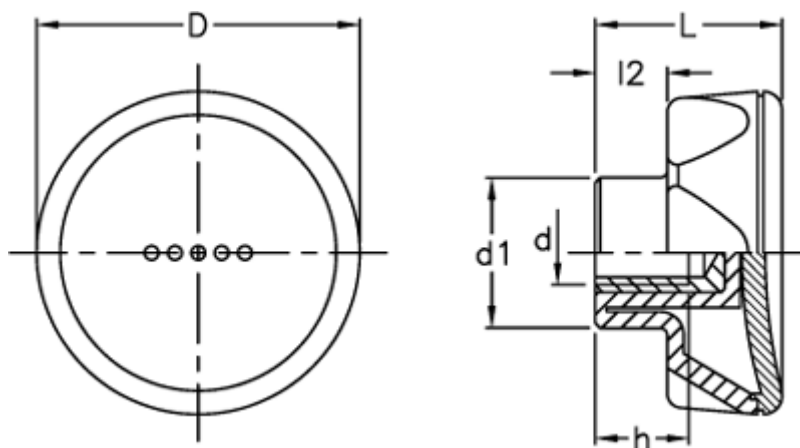

Article number: 23052216363
Description: E+G Lobe knob
ELK.70-B M12-C3 grey centre cap

Measures

D	= 70
d1	= 32.5
d 6H	= M12
h	= 17
L	= 35
l2	= 13